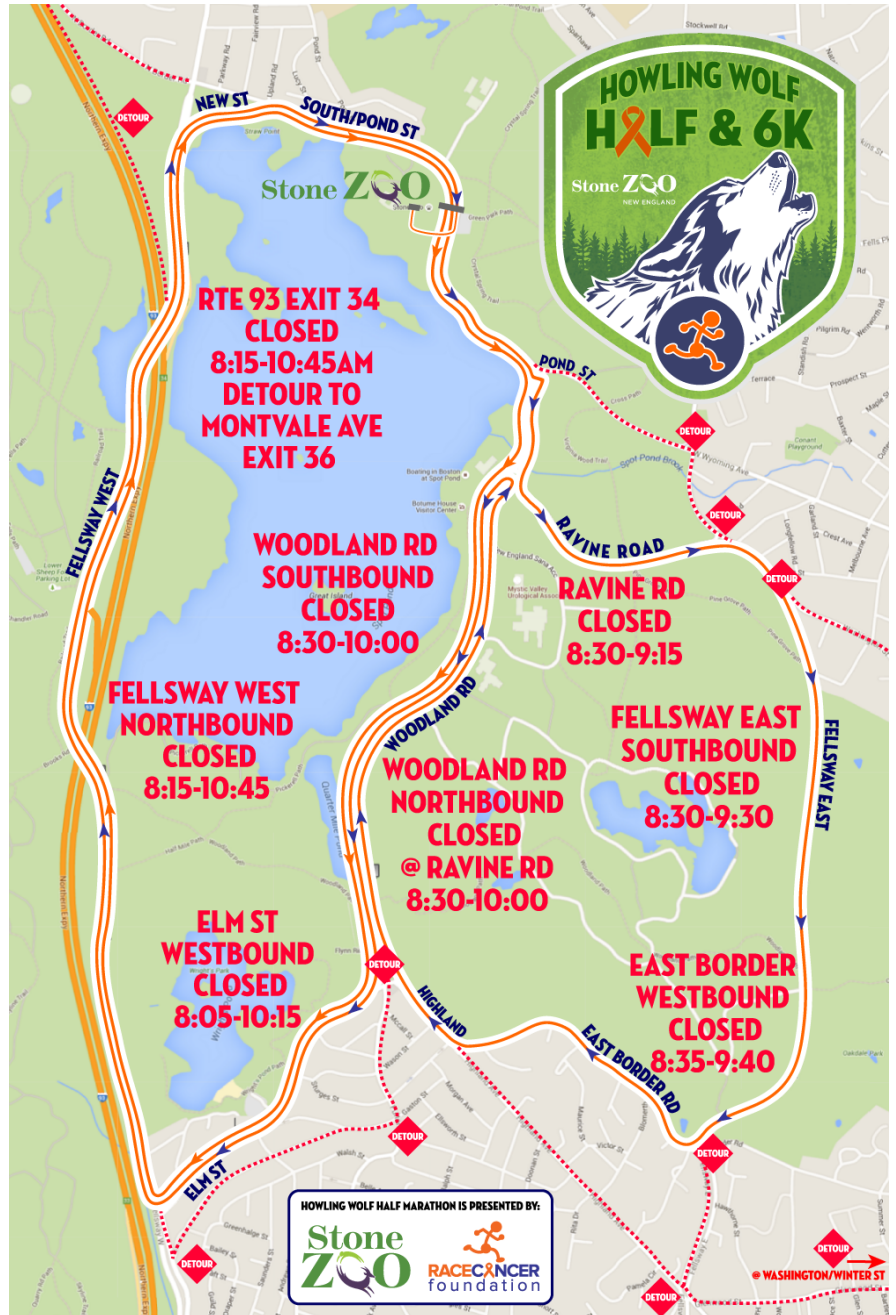

Dear residents of Stoneham, Medford & Melrose,

On Sunday October 28th, the Stone Zoo will be hosting the annual Howling Wolf Half Marathon (13.1 miles) road race, a partnership with RACE Cancer Foundation. Traffic may be disrupted along the race route from **8:00AM to 10:45AM**. We sincerely apologize for any inconvenience this may cause.

Event Details:

8:00 AM, Sunday, October 28th, 2018
Stone Zoo, 149 Pond St. Stoneham
100% of the event proceeds to charity.

Course Route:

START south on Pond/Woodland
RIGHT onto Elm Street,
RIGHT onto Fellsway West,
RIGHT onto New Street,
RIGHT onto South/Pond Street,
LEFT onto Ravine Road
RIGHT onto Fellsway East,
RIGHT onto East Border Road,
RIGHT onto Highland Ave.,
Turn around at Ravine Road
RIGHT onto Elm Street,
RIGHT onto Fellsway West,
RIGHT onto New Street,
RIGHT onto South/Pond Street
FINISH at Stone Zoo

For more information about the event, please visit racecancer.org.

Thank you,

J. Alain Ferry, Race Director
RACE Cancer Foundation
hello@racecancer.org

RACE Cancer Foundation, a Massachusetts 501(c)(3) non-profit organization, produces running events to raise funds and awareness for charitable projects and organizations.